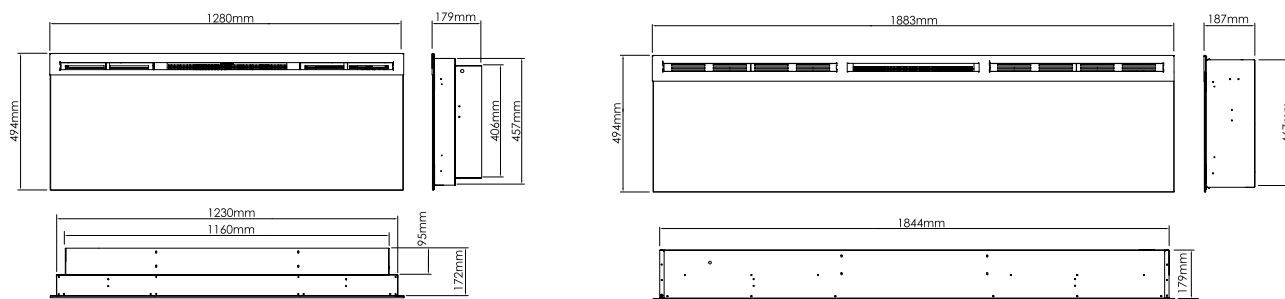

Prism 50"

209900 / 5011139209900

Prism 74"

209917 / 5011139209917

		Prism 50"	Prism 74"
General specifications	Fire system	Optiflame®	Optiflame®
	Article number	209900	209917
	EAN code	5011139209900	5011139209917
	Model	Linear wall fireplace; can be recessed into the wall	Linear wall fireplace; can be recessed into the wall
	View of the fire	1 sided	1 sided
	Colour	Black	Black
	Decoration / fuel bed	Fuel bed with acrylic stones	Fuel bed with acrylic stones
Product size	Measurements view of the fire (WxH)	120 x 27 cm	180 x 27 cm
	Outside dimensions WxHxD	128 x 49,4 x 17,9 cm	188,3 x 49,4 x 17,9 cm
Features	Heat output	Yes	Yes
	Thermostat	Yes	Yes
	Remote control	Yes	Yes
	Manual controlling directly at the fireplace possible yes / no	Flame control only	Flame control only
	Light module	LED	LED
	Sound module	No	No
	Colour effects settings	Yes, fuel bed	Yes, fuel bed
Power consumption	Heat setting 1 in W	1100W	1100W
	Heat setting 2 in W	-	-
	Flame only operation in W	19W	24W
	Max. consumption	1100W	1100W
Voltage	Voltage/Electrical frequency	230V/50Hz	230V/50Hz
Specifications	Product weight in kg	32,5	47,2
	Length of the cord	1,5 m	1,5 m
	Warranty	2 year	2 year